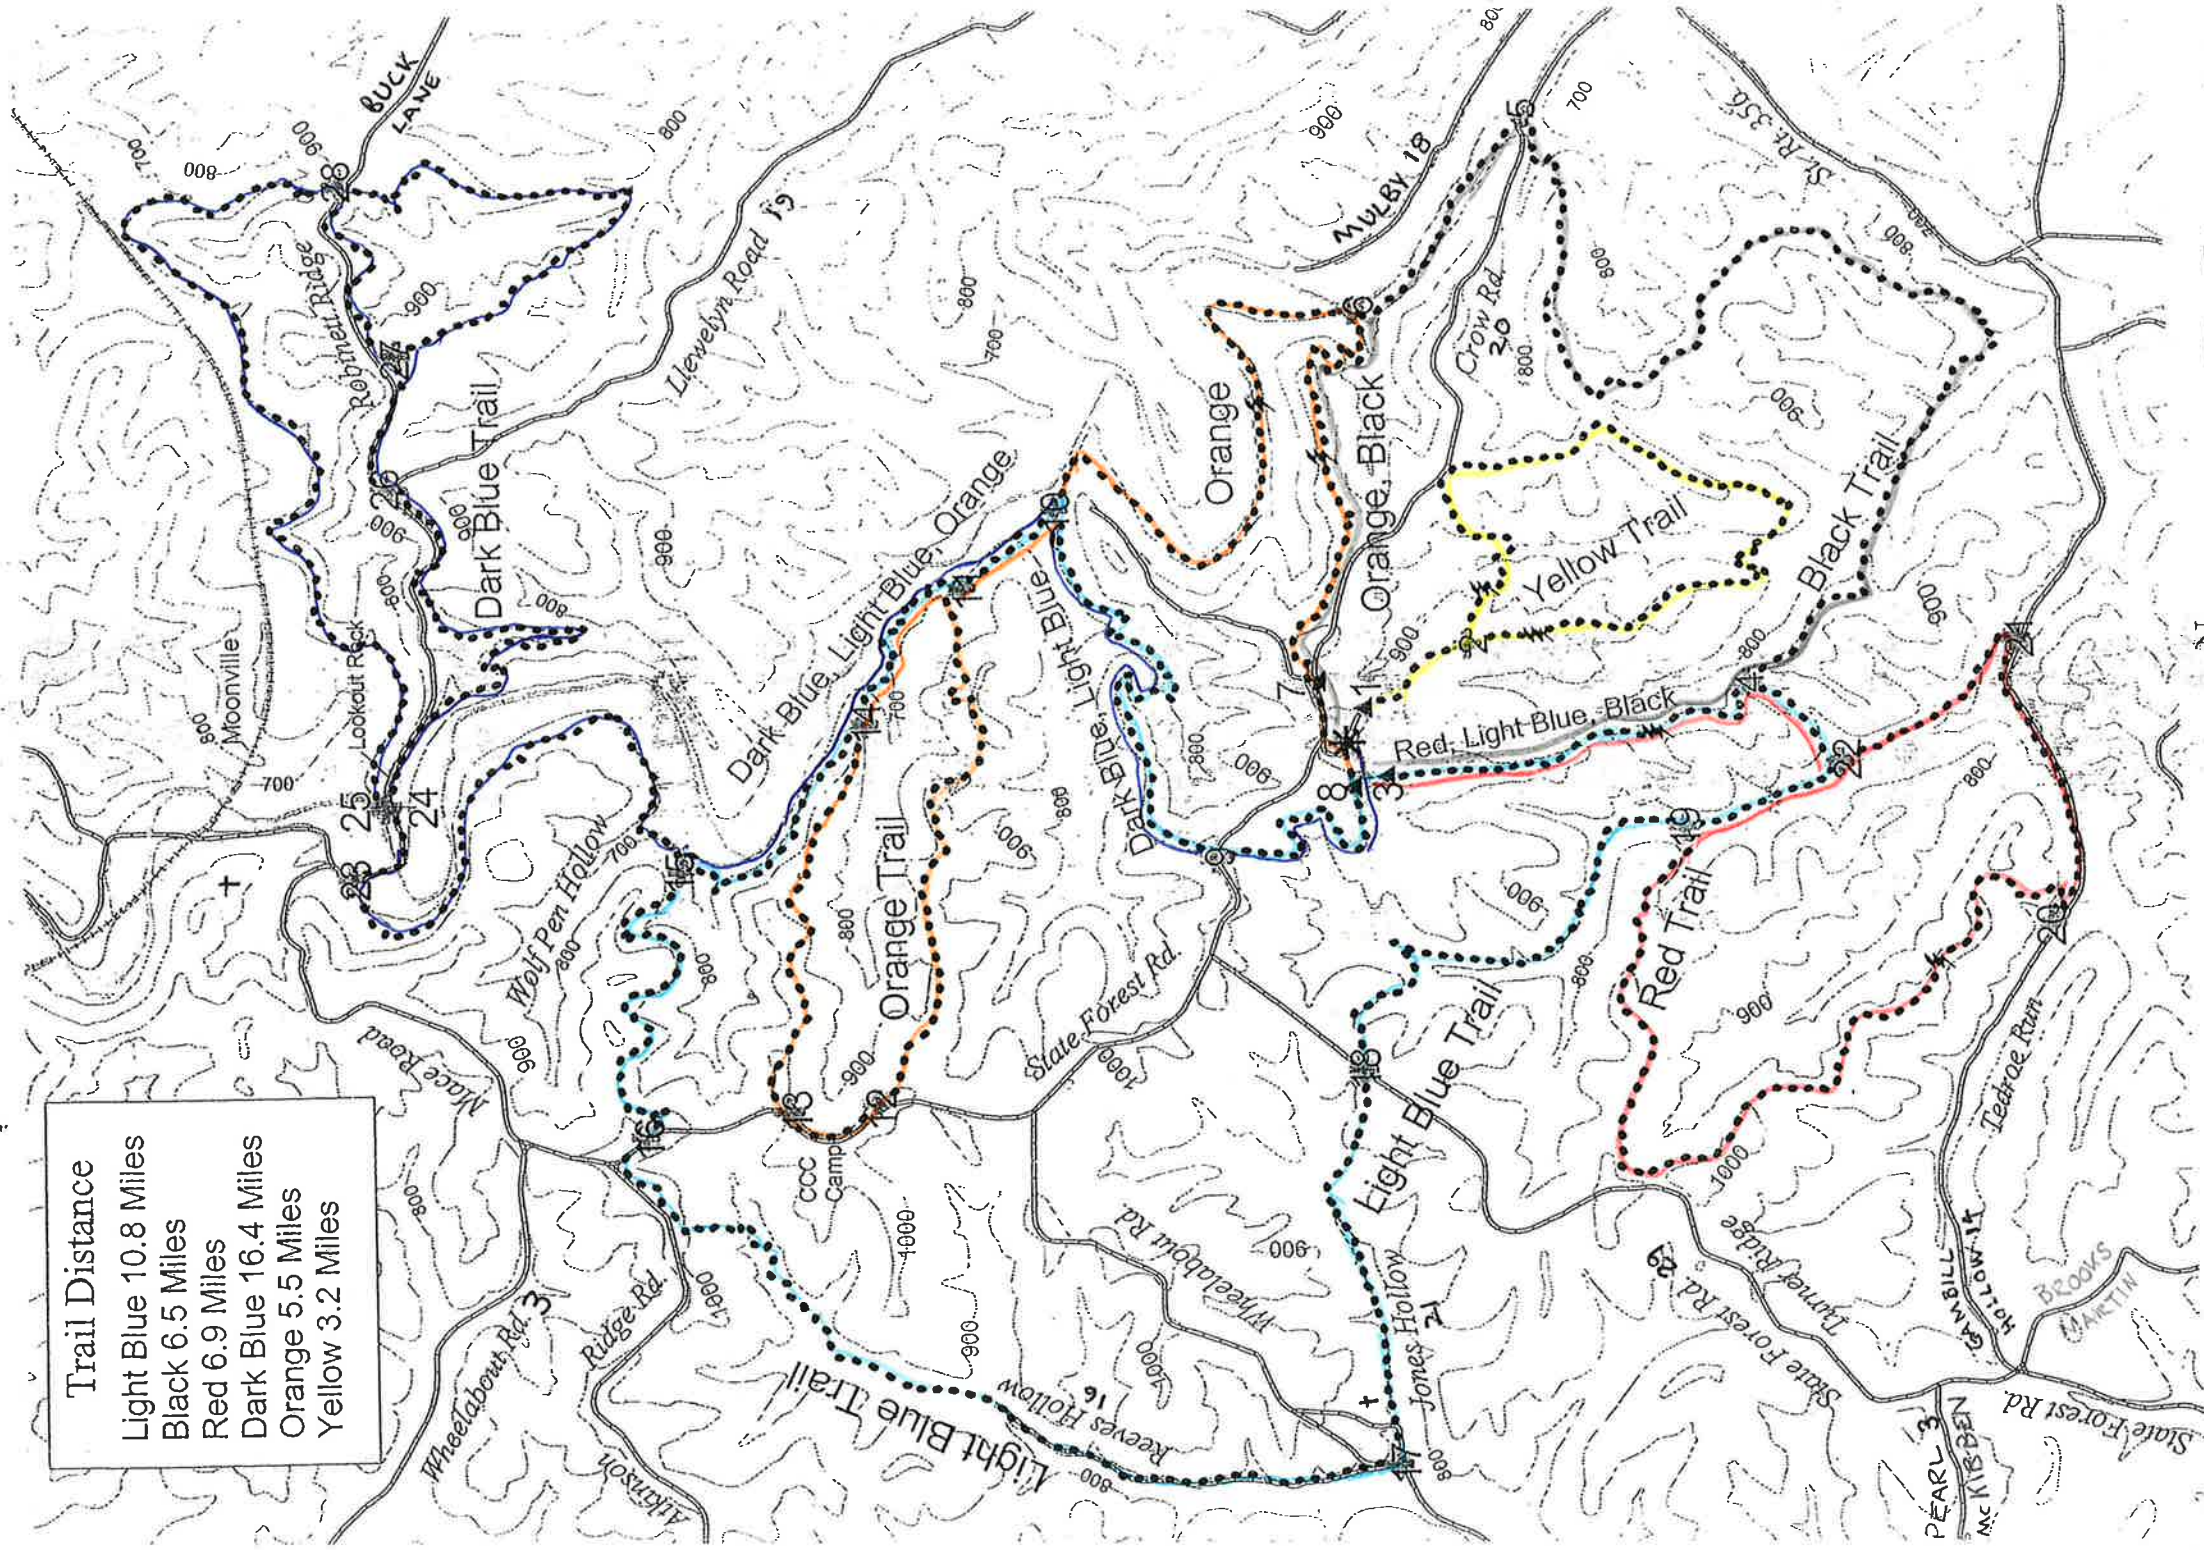

ZALESKI STATE FOREST BRIDLE TRAIL SYSTEM

| Trail Distance | |
|----------------|------------|
| Light Blue | 10.8 Miles |
| Black | 6.5 Miles |
| Red | 6.9 Miles |
| Dark Blue | 16.4 Miles |
| Orange | 5.5 Miles |
| Yellow | 3.2 Miles |

Legend

- Trail Intersection Marker
- Power Lines
- Trail Head
- Bridle Trail
- Horse Camp
- Raccoon Creek
- Roads
- 100 ft. Contours

Cartography By: Will Martin
June 2002