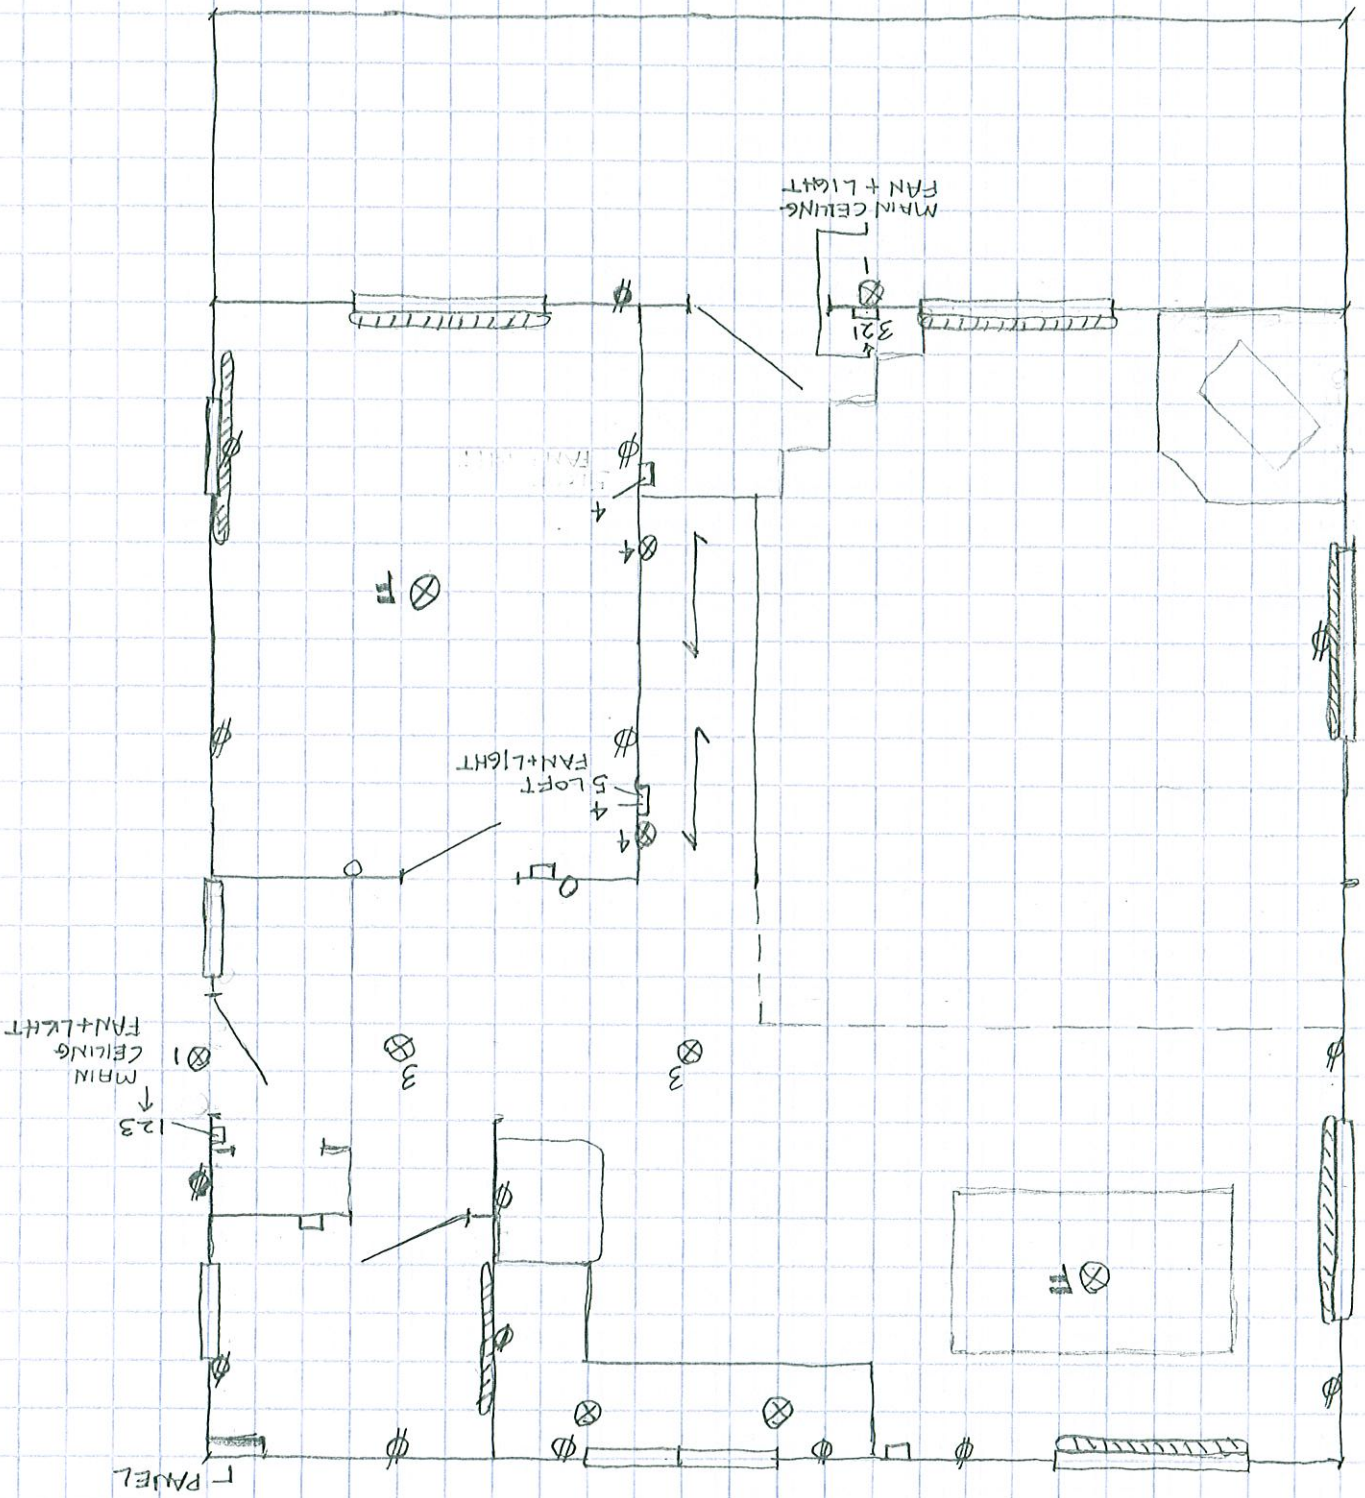

10/12 Roof
Pitch

5/12 Pitch

Sheet 1

III 360φ
≡ 735φ

134φ
Cylinder

⊗ = LIGHT/FAN

□ = SWITCH

⊕ = OUTLET

▨ = BASEBOARD HEAT

LOT LEVEL

⊗ = LIGHT / FAN
 □ = SWITCH
 ∅ = OUTLET

▨ = BASEBOARD HEAT

MAIN LEVEL