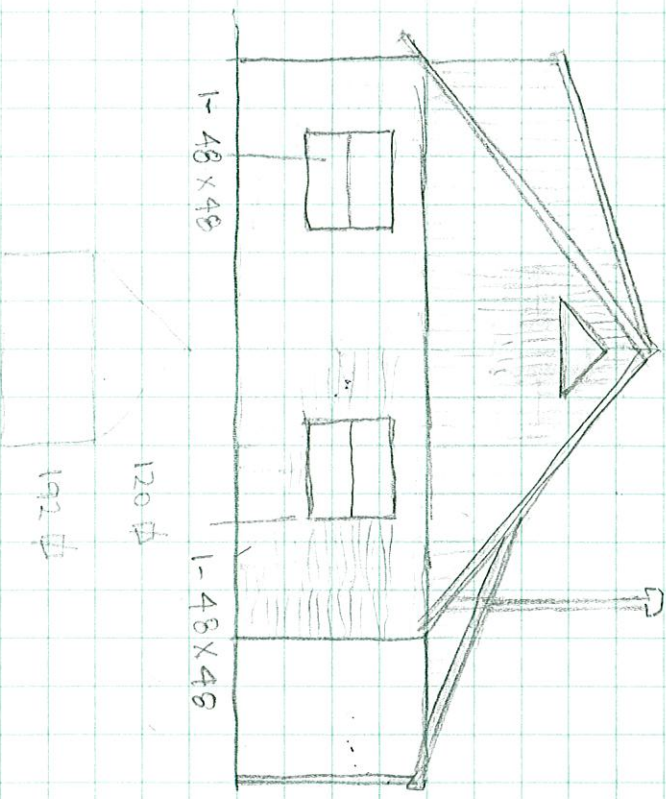

10/12 Roof
Pitch

5/12 Pitch

Sheet 1

III 360φ
≡ 735φ

134φ
Cylinder

⊗ = LIGHT/FAN

□ = SWITCH

⊕ = OUTLET

▨ = BASEBOARD HEAT

LOT LEVEL

⊗ = LIGHT / FAN
 □ = SWITCH
 ∅ = OUTLET

▨ = BASEBOARD HEAT

MAIN LEVEL