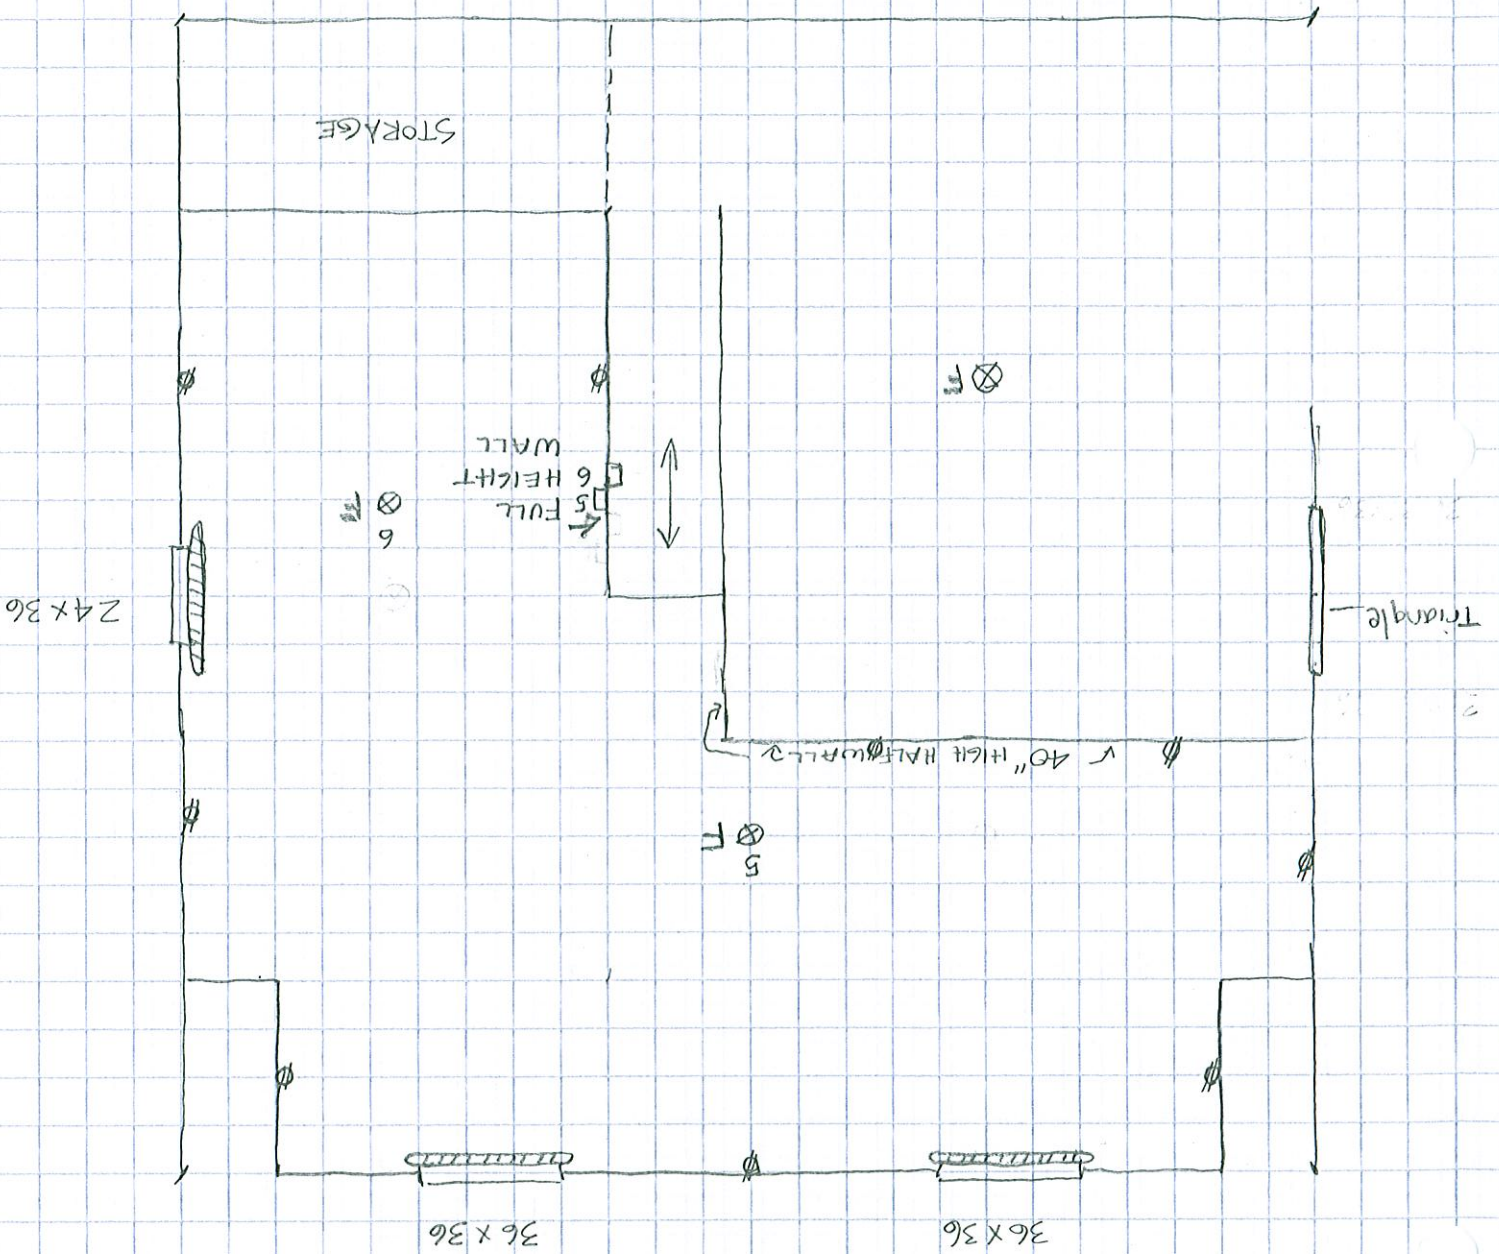

10/12 Roof
Pitch

5/12 Pitch

Sheet 1

III 360φ
≡ 735φ

134φ
Cylinder

⊗ = LIGHT/FAN

□ = SWITCH

⊕ = OUTLET

▨ = BASEBOARD HEAT

LOT LEVEL

⊗ = LIGHT / FAN
 □ = SWITCH
 ∅ = OUTLET

▨ = BASEBOARD HEAT

MAIN LEVEL