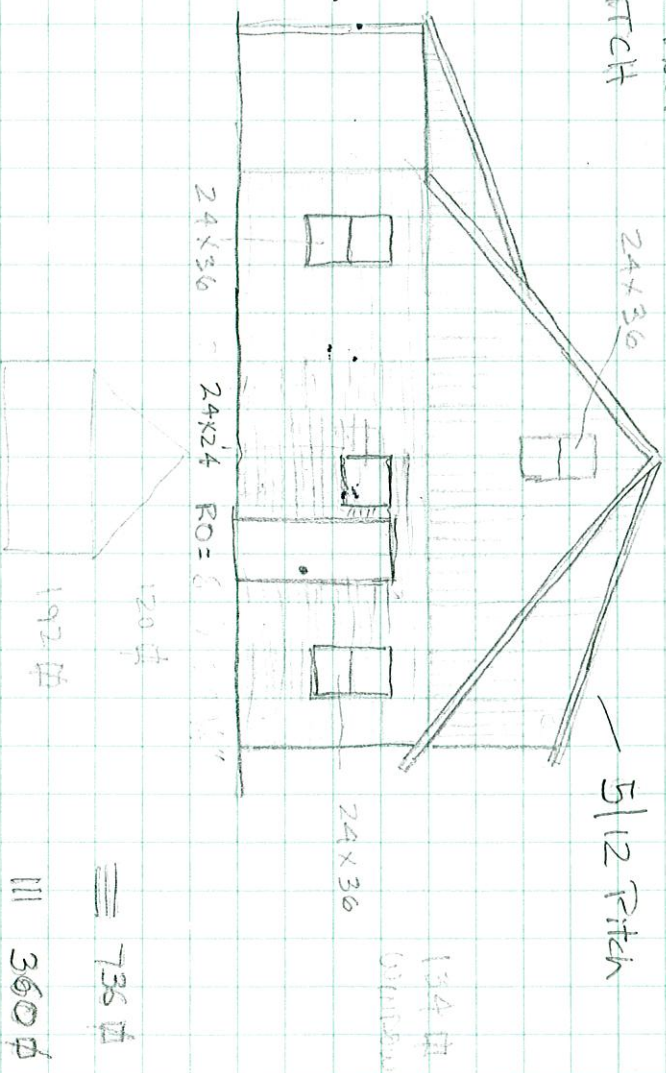

10/12 Roof
Pitch

5/12 Pitch

Sheet 1

III 360φ
≡ 735φ

134φ
Cylinder

⊗ = LIGHT/FAN

□ = SWITCH

⊕ = OUTLET

▨ = BASEBOARD HEAT

LOT LEVEL

⊗ = LIGHT / FAN
 □ = SWITCH
 ∅ = OUTLET

▨ = BASEBOARD HEAT

MAIN LEVEL